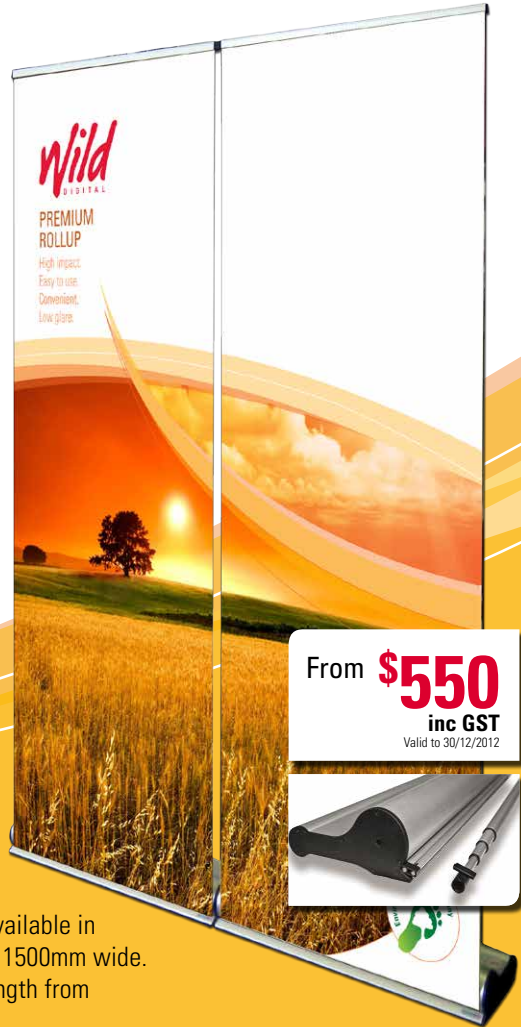

PREMIUM ROLLUP

The Premium Rollup is easy to use and makes a fantastic impact wherever you take it. Both ends are flush with embedded magnetic blocks which allows for multiple stands to be connected side by side. Connect as many as you want to make one big display.

This top of the range model includes a high resolution, matt laminated print. The high resolution print is especially suitable if your graphics contain small text, fine lines or subtle blends.

The Premium Rollup also features a telescopic pole that allows graphics to be displayed at any height between 840mm to 2140mm.

SPECIFICATIONS

Base: Anodised Aluminium

Sizes: 845mm wide. Also available in 1000mm, 1200mm & 1500mm wide.
Height can be any length from 840mm to 2140mm.

Extras: Padded carry bag with full length zip.

From **\$550**
inc GST
Valid to 30/12/2012

Wild
DIGITAL

The graphic size is 845mm wide. The height can measure between 840mm to 2300mm. This includes a 160mm high NON VISIBLE tail that will not be seen (visible graphic height = 2140mm).

Maximum height = 2300mm.